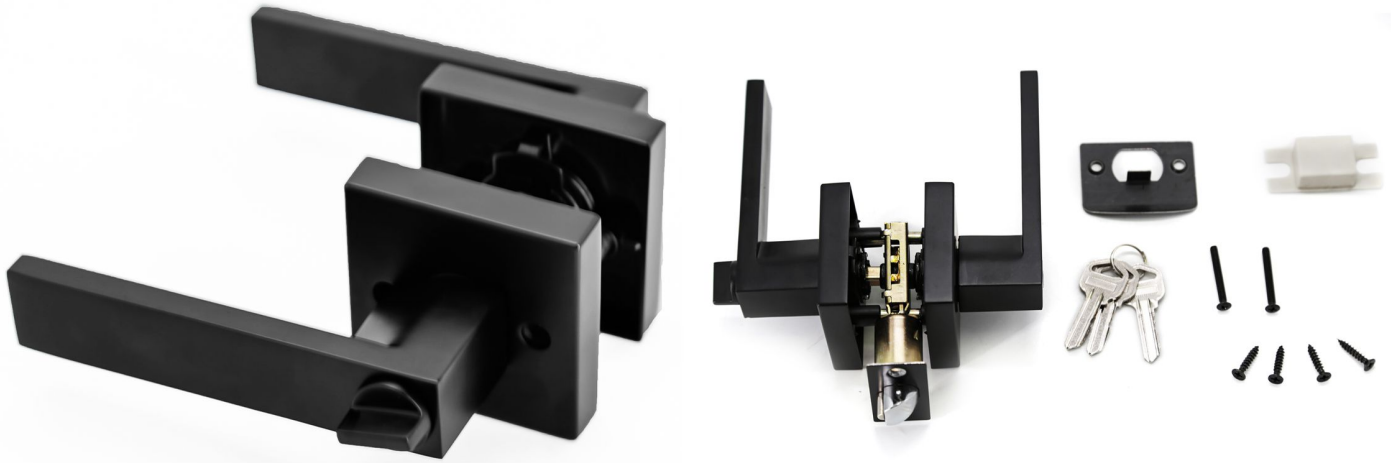

- SATIN NICKEL -

LARA DOOR LEVER, KEYED
- BLACK -

- CHROME -

- SATIN NICKEL -

LARA DOOR LEVER, PASSAGE
- BLACK -

- CHROME-

- SATIN NICKEL-

LARA DOOR LEVER, PRIVACY
- BLACK -

- CHROME -

- SATIN NICKEL -

CROWN DOOR LEVER, KEYED
- BLACK -

CROWN DOOR LEVER, KEYED
- CHROME -

CROWN DOOR LEVER, PASSAGE
- BLACK -

CROWN DOOR LEVER, PASSAGE
- CHROME -

CROWN DOOR LEVER, PRIVACY
- BLACK -

CROWN DOOR LEVER, PRIVACY
- CHROME -