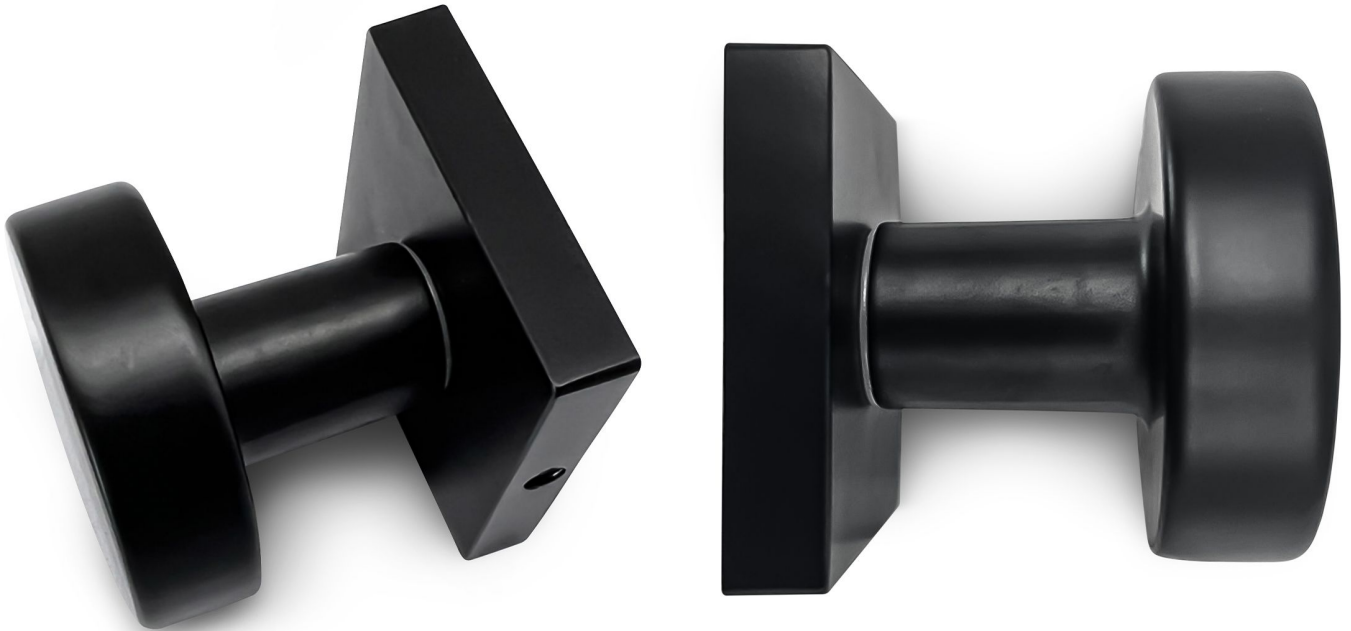

DREAM DOOR KNOBS, DUMMY
- BLACK -