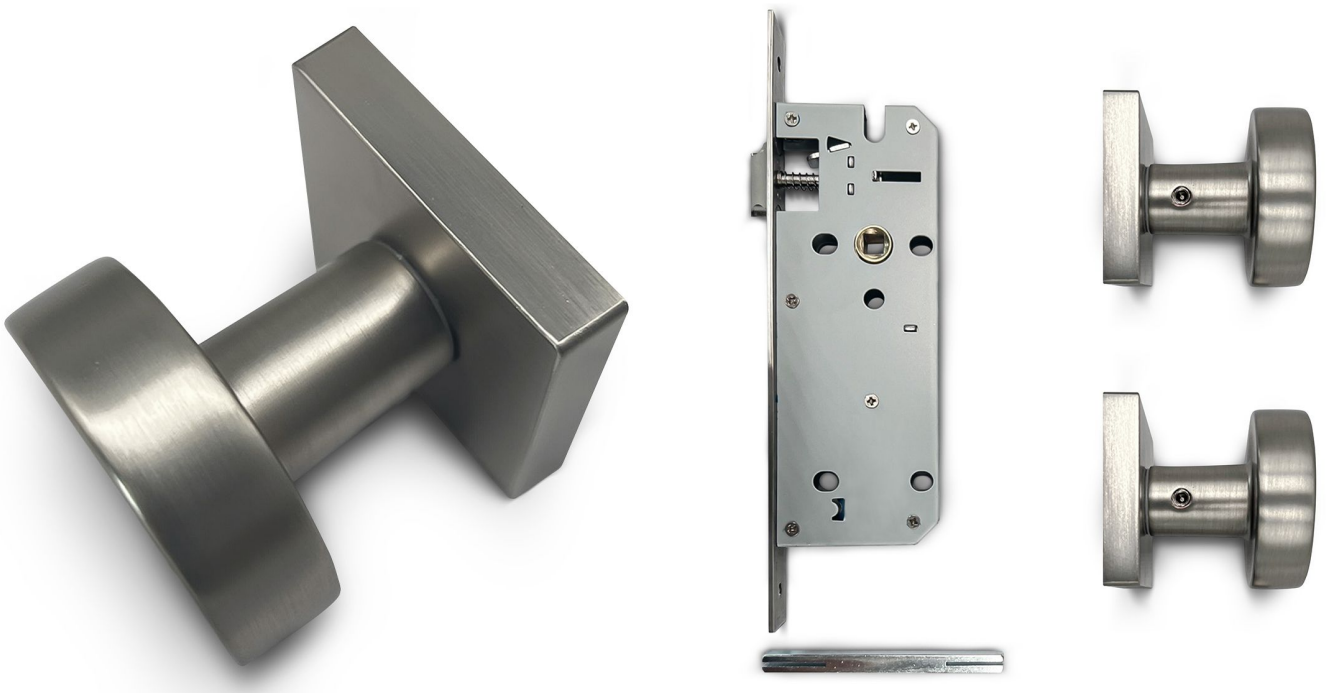

DREAM DOOR KNOBS, PASSAGE
- SATIN NICKEL -