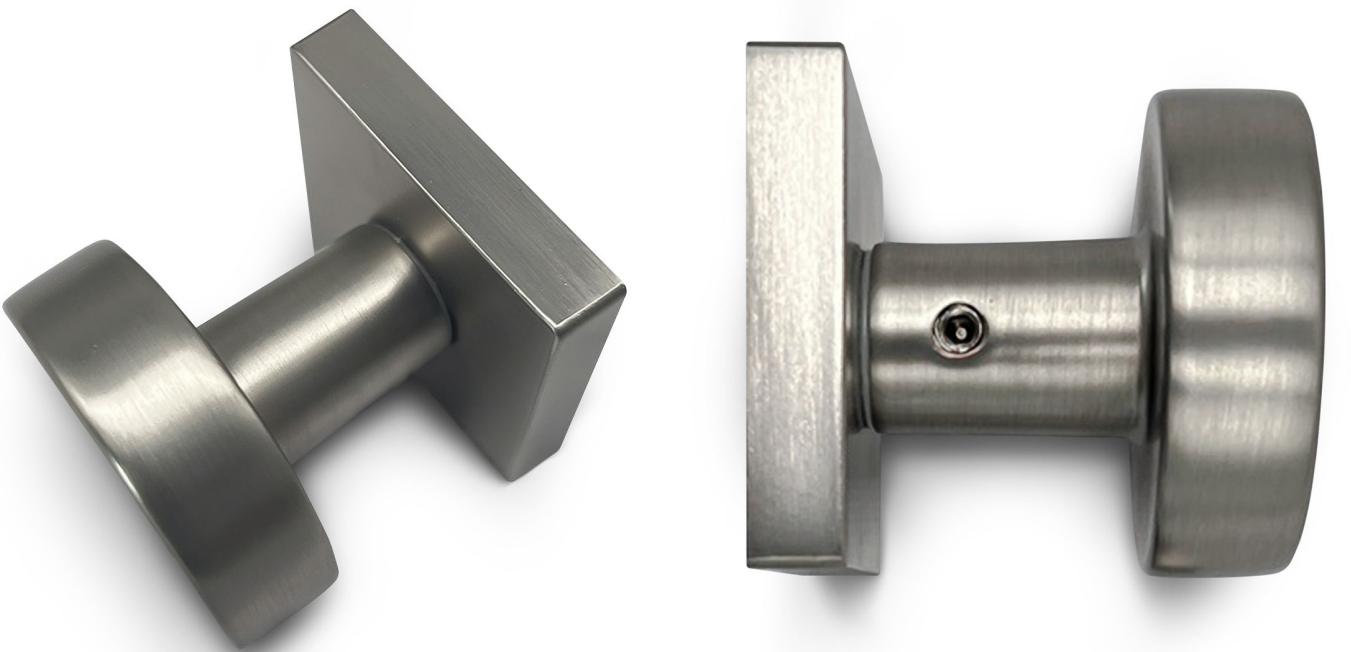

- CHROME -

- SATIN NICKEL -

CROWN DOOR LEVER, KEYED
- BLACK -

CROWN DOOR LEVER, KEYED
- CHROME -

CROWN DOOR LEVER, PASSAGE
- BLACK -

CROWN DOOR LEVER, PASSAGE
- CHROME -

CROWN DOOR LEVER, PRIVACY
- BLACK -

CROWN DOOR LEVER, PRIVACY
- CHROME -

DREAM DOOR KNOBS, PASSAGE
- BLACK -

DREAM DOOR KNOBS, PASSAGE
- SATIN NICKEL -

DREAM DOOR KNOBS, DUMMY
- BLACK -

DREAM DOOR KNOBS, DUMMY
- SATIN NICKEL -

EUROPEAN PASSAGE WITH MORTISE LOCK
- CHROME -

**HANDLY DOOR LEVER, PRIVACY
WITH VACANCY INDICATOR**