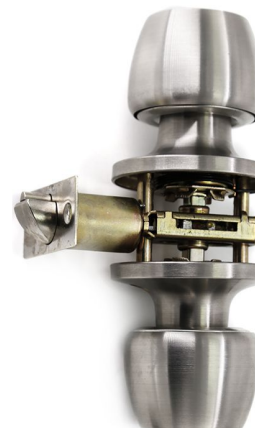

VERSA DOOR KNOB, KEYED
- BLACK -

- CHROME-

- SATIN NICKEL-

VERSA DOOR KNOB, PASSAGE
- BLACK -

- CHROME-

- SATIN NICKEL-

VERSA DOOR KNOB, PRIVACY
- BLACK -

- CHROME -

- SATIN NICKEL -

LARA DOOR LEVER, KEYED
- BLACK -

- CHROME -

- SATIN NICKEL -

LARA DOOR LEVER, PASSAGE
- BLACK -

- CHROME-

- SATIN NICKEL-

LARA DOOR LEVER, PRIVACY
- BLACK -