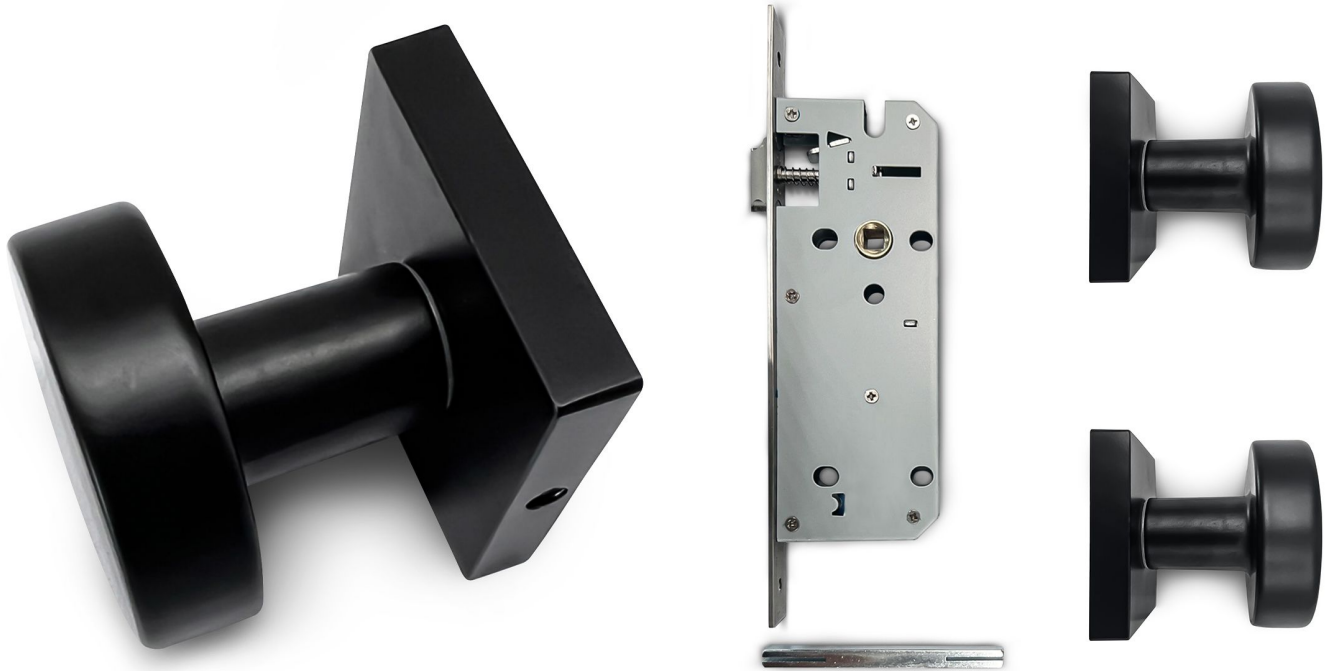

VERSA DOOR KNOB, KEYED
- BLACK -

- CHROME-

- SATIN NICKEL-

VERSA DOOR KNOB, PASSAGE
- BLACK -

- CHROME-

- SATIN NICKEL-

VERSA DOOR KNOB, PRIVACY
- BLACK -

- CHROME -

- SATIN NICKEL -

LARA DOOR LEVER, KEYED
- BLACK -

- CHROME -

- SATIN NICKEL -

LARA DOOR LEVER, PASSAGE
- BLACK -

- CHROME-

- SATIN NICKEL-

LARA DOOR LEVER, PRIVACY
- BLACK -

- CHROME -

- SATIN NICKEL -

CROWN DOOR LEVER, KEYED
- BLACK -

CROWN DOOR LEVER, KEYED
- CHROME -

CROWN DOOR LEVER, PASSAGE
- BLACK -

CROWN DOOR LEVER, PASSAGE
- CHROME -

CROWN DOOR LEVER, PRIVACY
- BLACK -

CROWN DOOR LEVER, PRIVACY
- CHROME -

DREAM DOOR KNOBS, PASSAGE
- BLACK -

DREAM DOOR KNOBS, PASSAGE
- SATIN NICKEL -

DREAM DOOR KNOBS, DUMMY
- BLACK -

DREAM DOOR KNOBS, DUMMY
- SATIN NICKEL -

EUROPEAN PASSAGE WITH MORTISE LOCK
- CHROME -

**HANDLY DOOR LEVER, PRIVACY
WITH VACANCY INDICATOR**