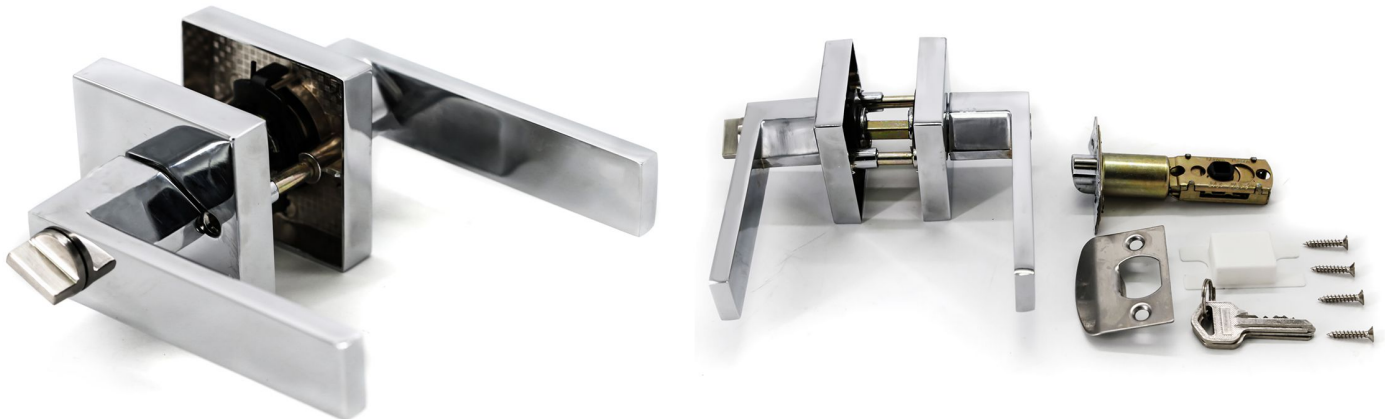

- CHROME -

- SATIN NICKEL -

CROWN DOOR LEVER, KEYED
- BLACK -

CROWN DOOR LEVER, KEYED
- CHROME -

CROWN DOOR LEVER, PASSAGE
- BLACK -

CROWN DOOR LEVER, PASSAGE
- CHROME -

CROWN DOOR LEVER, PRIVACY
- BLACK -

CROWN DOOR LEVER, PRIVACY
- CHROME -